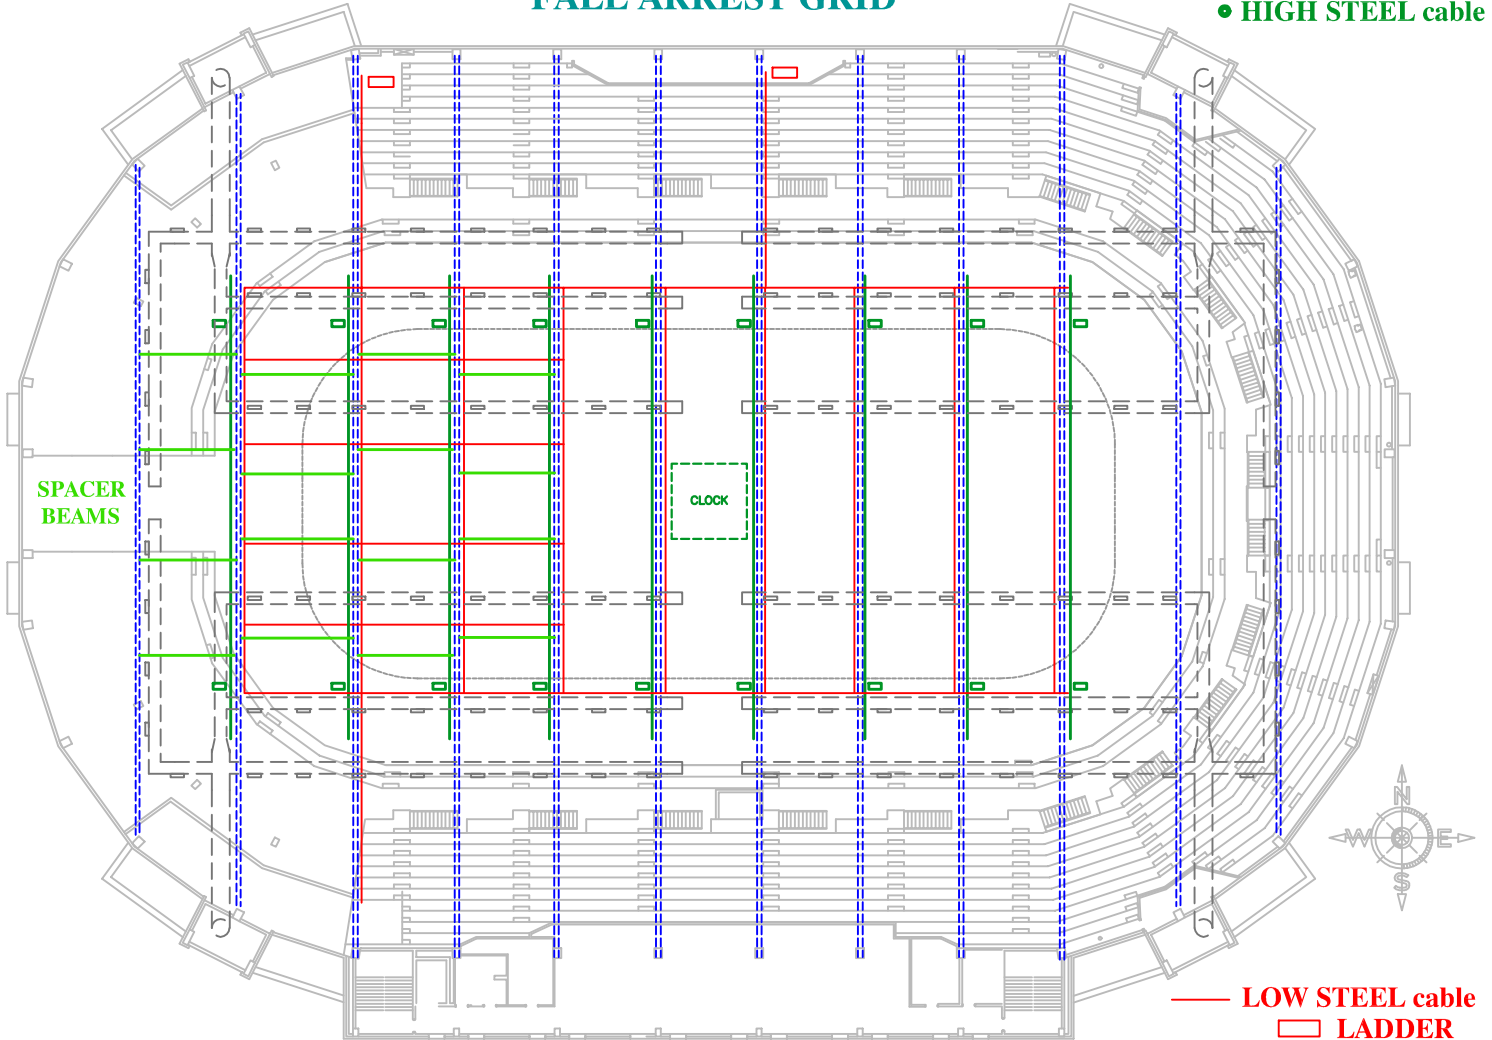

## FALL ARREST GRID

- LOW STEEL cable
- HIGH STEEL cable

- LOW STEEL cable
- LADDER
- HIGH STEEL cable
- LADDER
- 3' HVAC DUCTS

NORTH / SOUTH

Harbour Station

MAY 2013