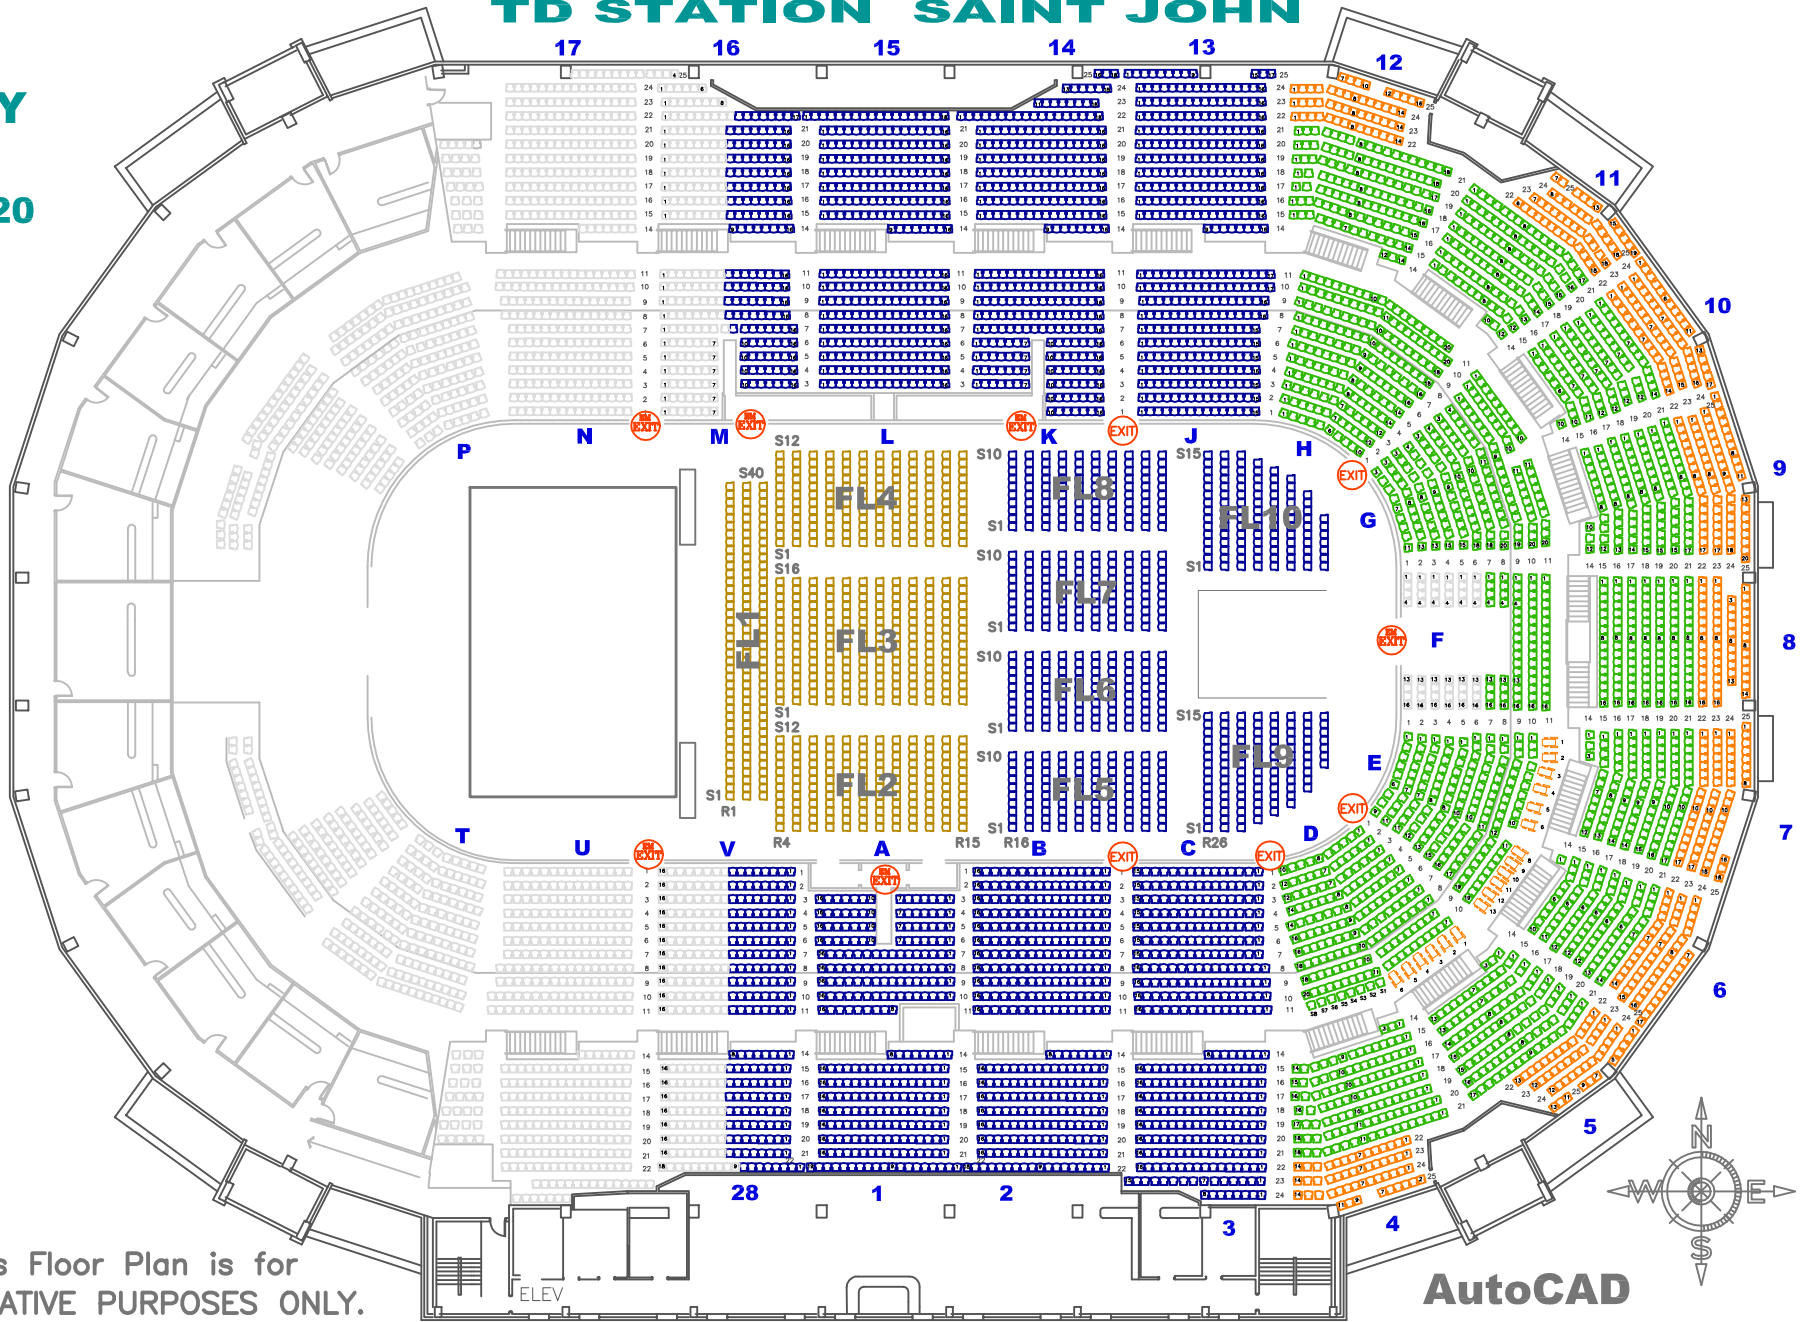

TD STATION SAINT JOHN

SCOOBY
DOO
MAR 24 '20

P1
P2
P3
P4

This Floor Plan is for
ILLUSTRATIVE PURPOSES ONLY.

AutoCAD

STAGE / FLOOR SEAT Location is subject to CHANGE. Final set up is determined by Event Production on the DAY OF SHOW.