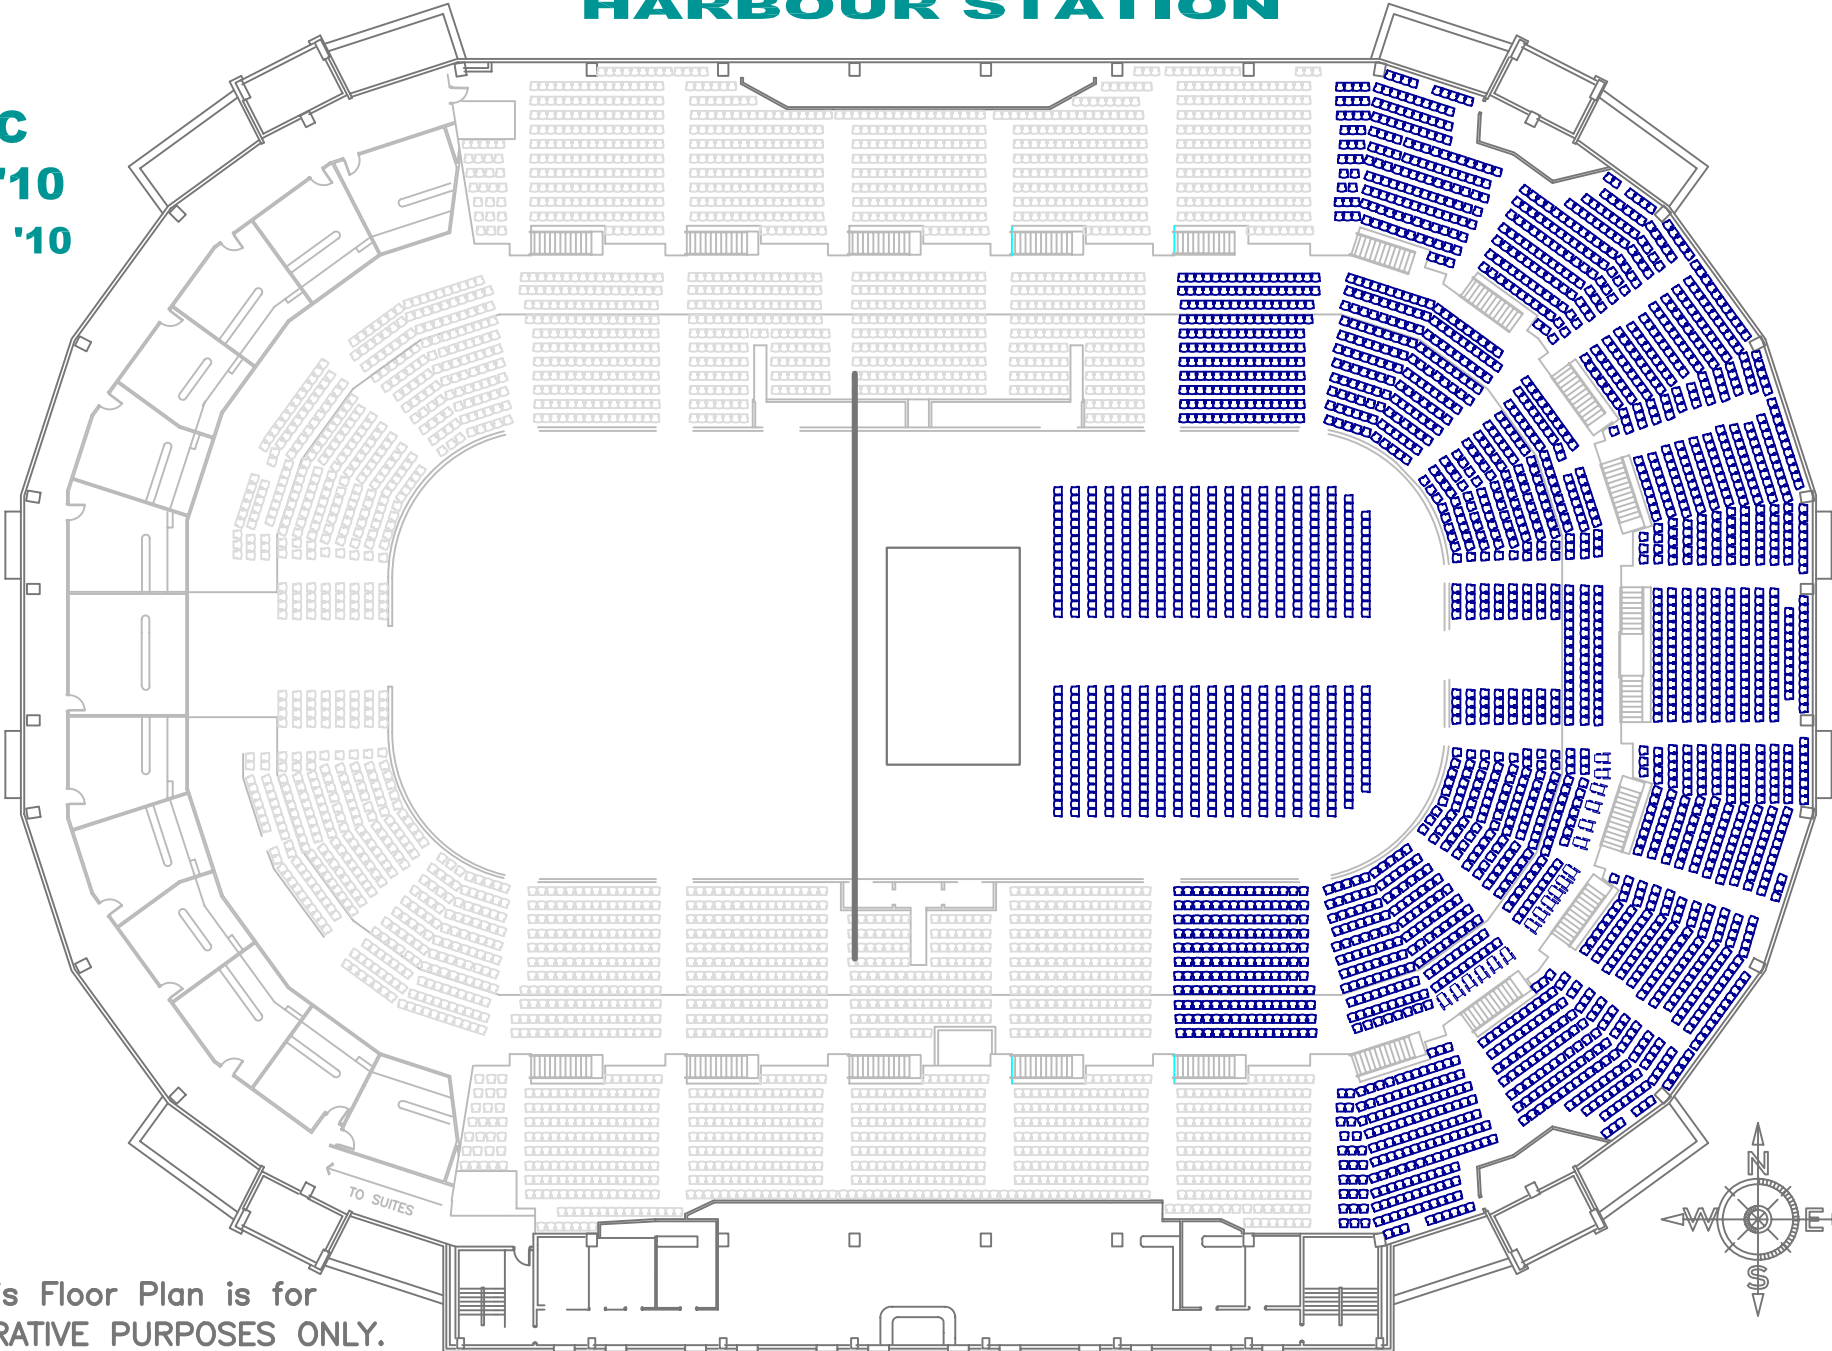

HARBOUR STATION

**NBCC
GRAD '10
June 25 '10**

This Floor Plan is for
ILLUSTRATIVE PURPOSES ONLY.