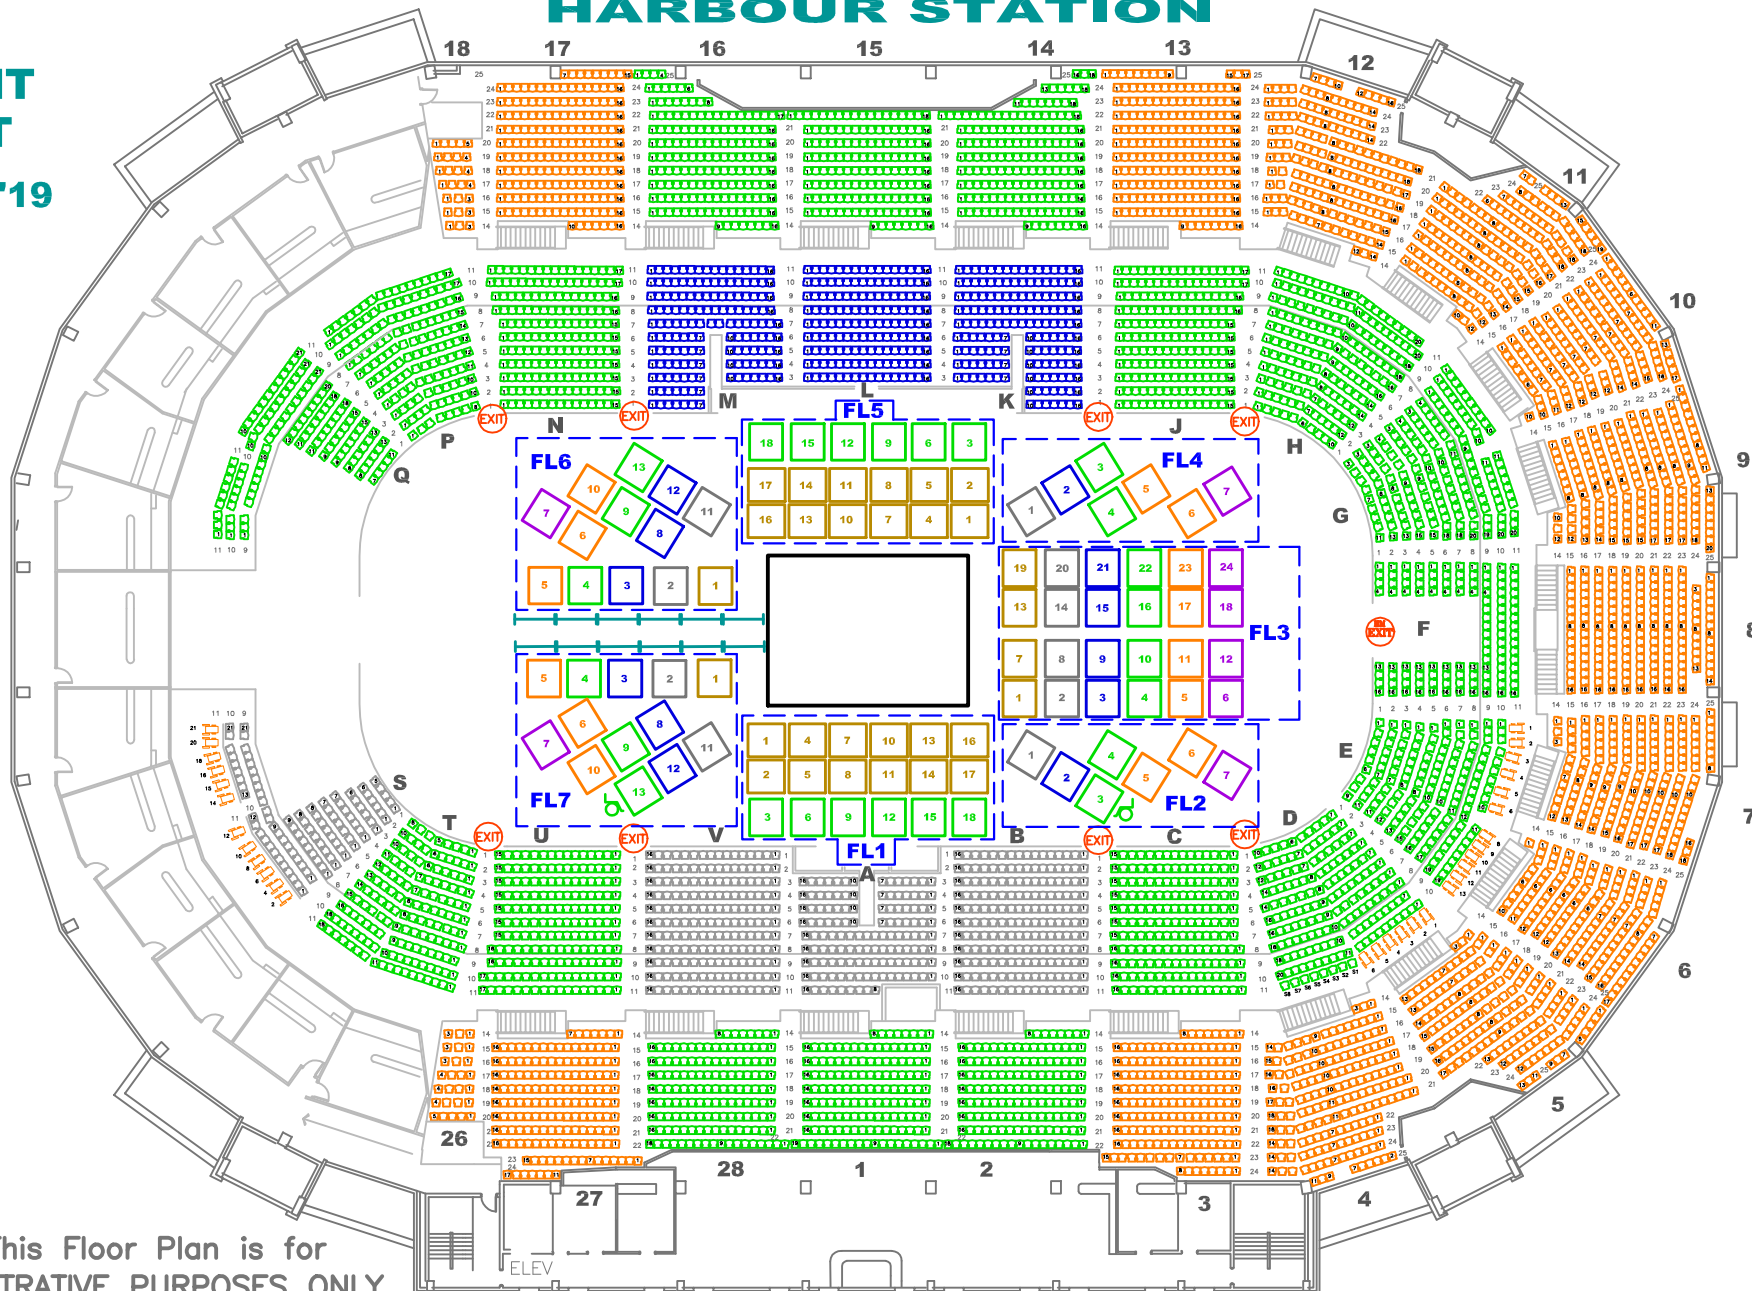

HARBOUR STATION

**KNIGHT
FIGHT**
JUNE 14 '19

BOWL
P2
P3
P4

**FLOOR
TABLES**

-  VIP
-  MEDIA
-  \$600
-  \$500
-  \$400
-  \$300

This Floor Plan is for
ILLUSTRATIVE PURPOSES ONLY.

STAGE / FLOOR SEAT Location is subject to CHANGE. Final set up is determined by Event Production on the DAY OF SHOW.