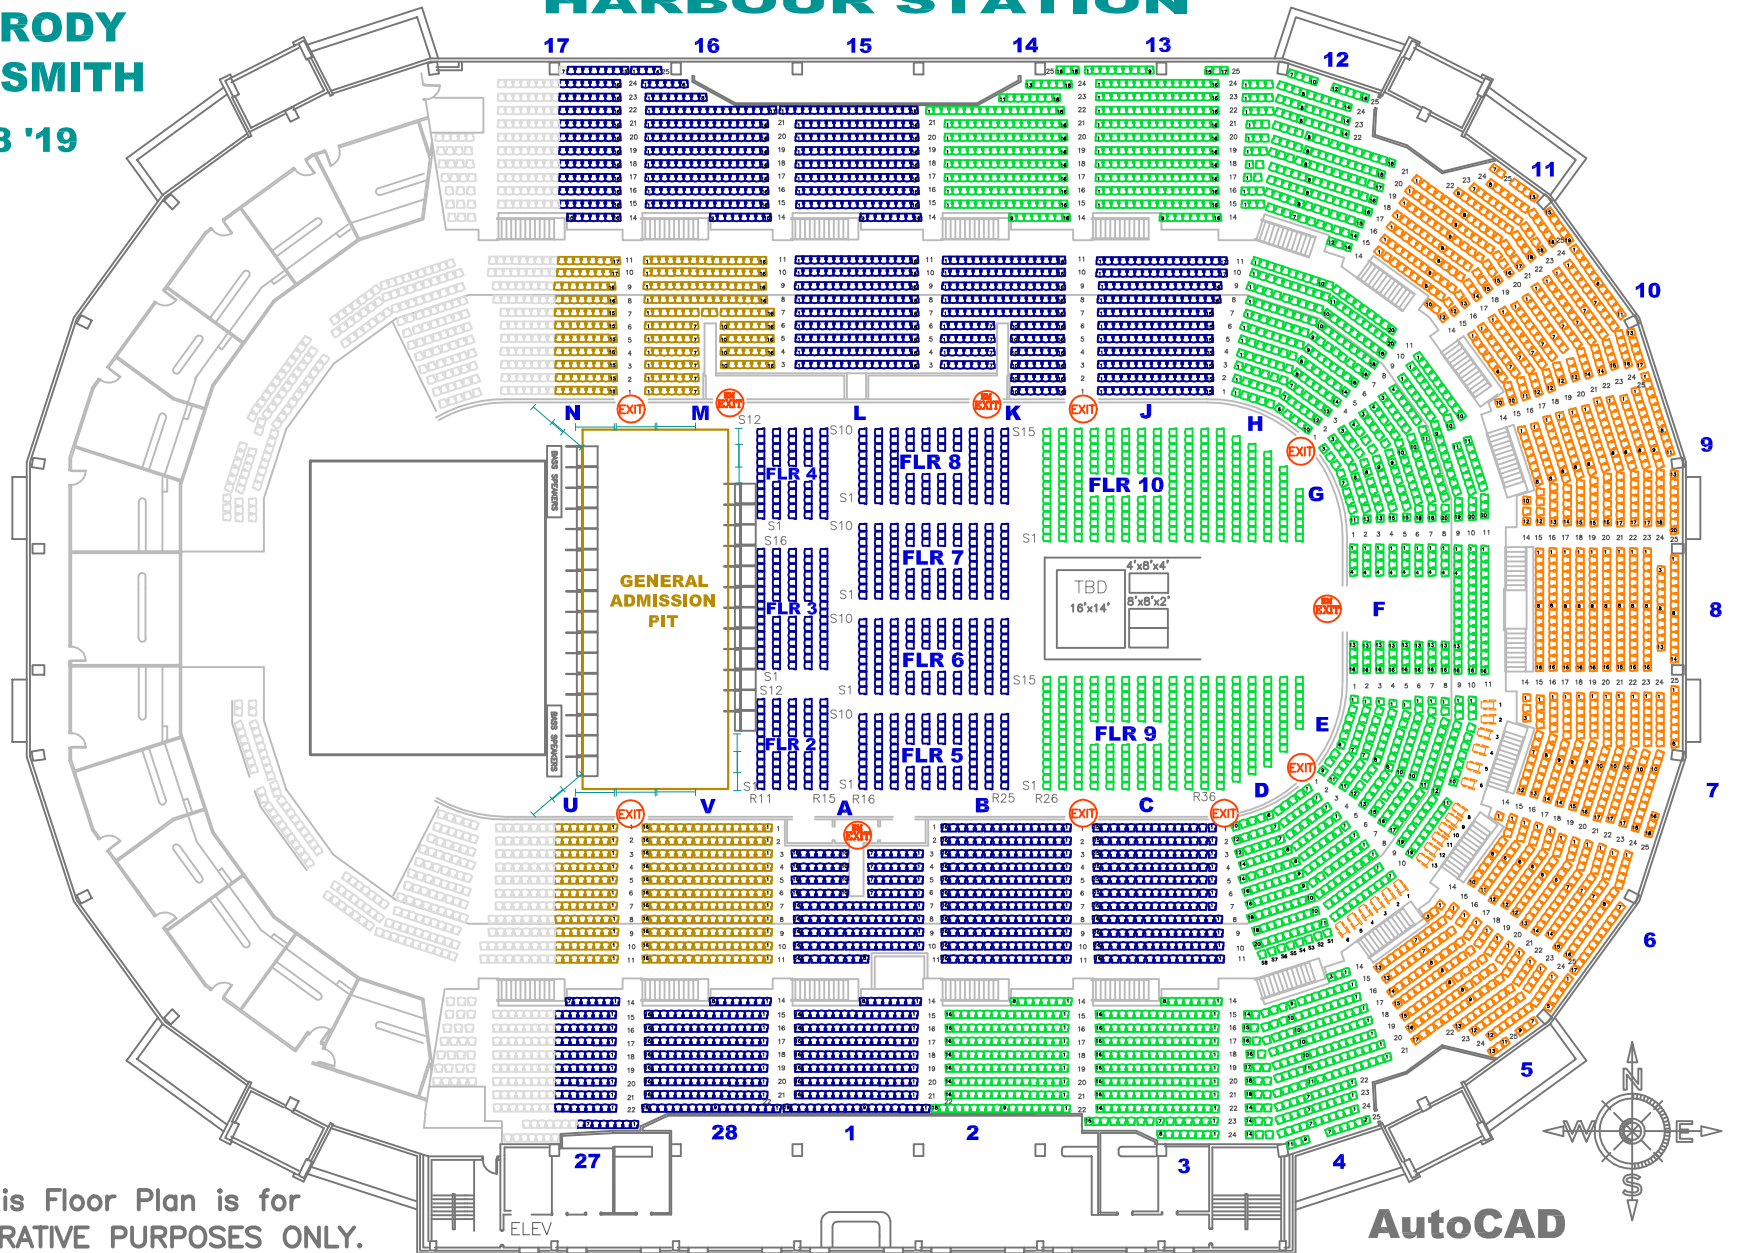

**DEAN BRODY
DALLAS SMITH**

SEPT 28 '19

**P1
P2
P3
P4**

HARBOUR STATION

This Floor Plan is for
ILLUSTRATIVE PURPOSES ONLY.

AutoCAD

STAGE / FLOOR SEAT Location is subject to CHANGE. Final set up is determined by Event Production on the DAY OF SHOW.