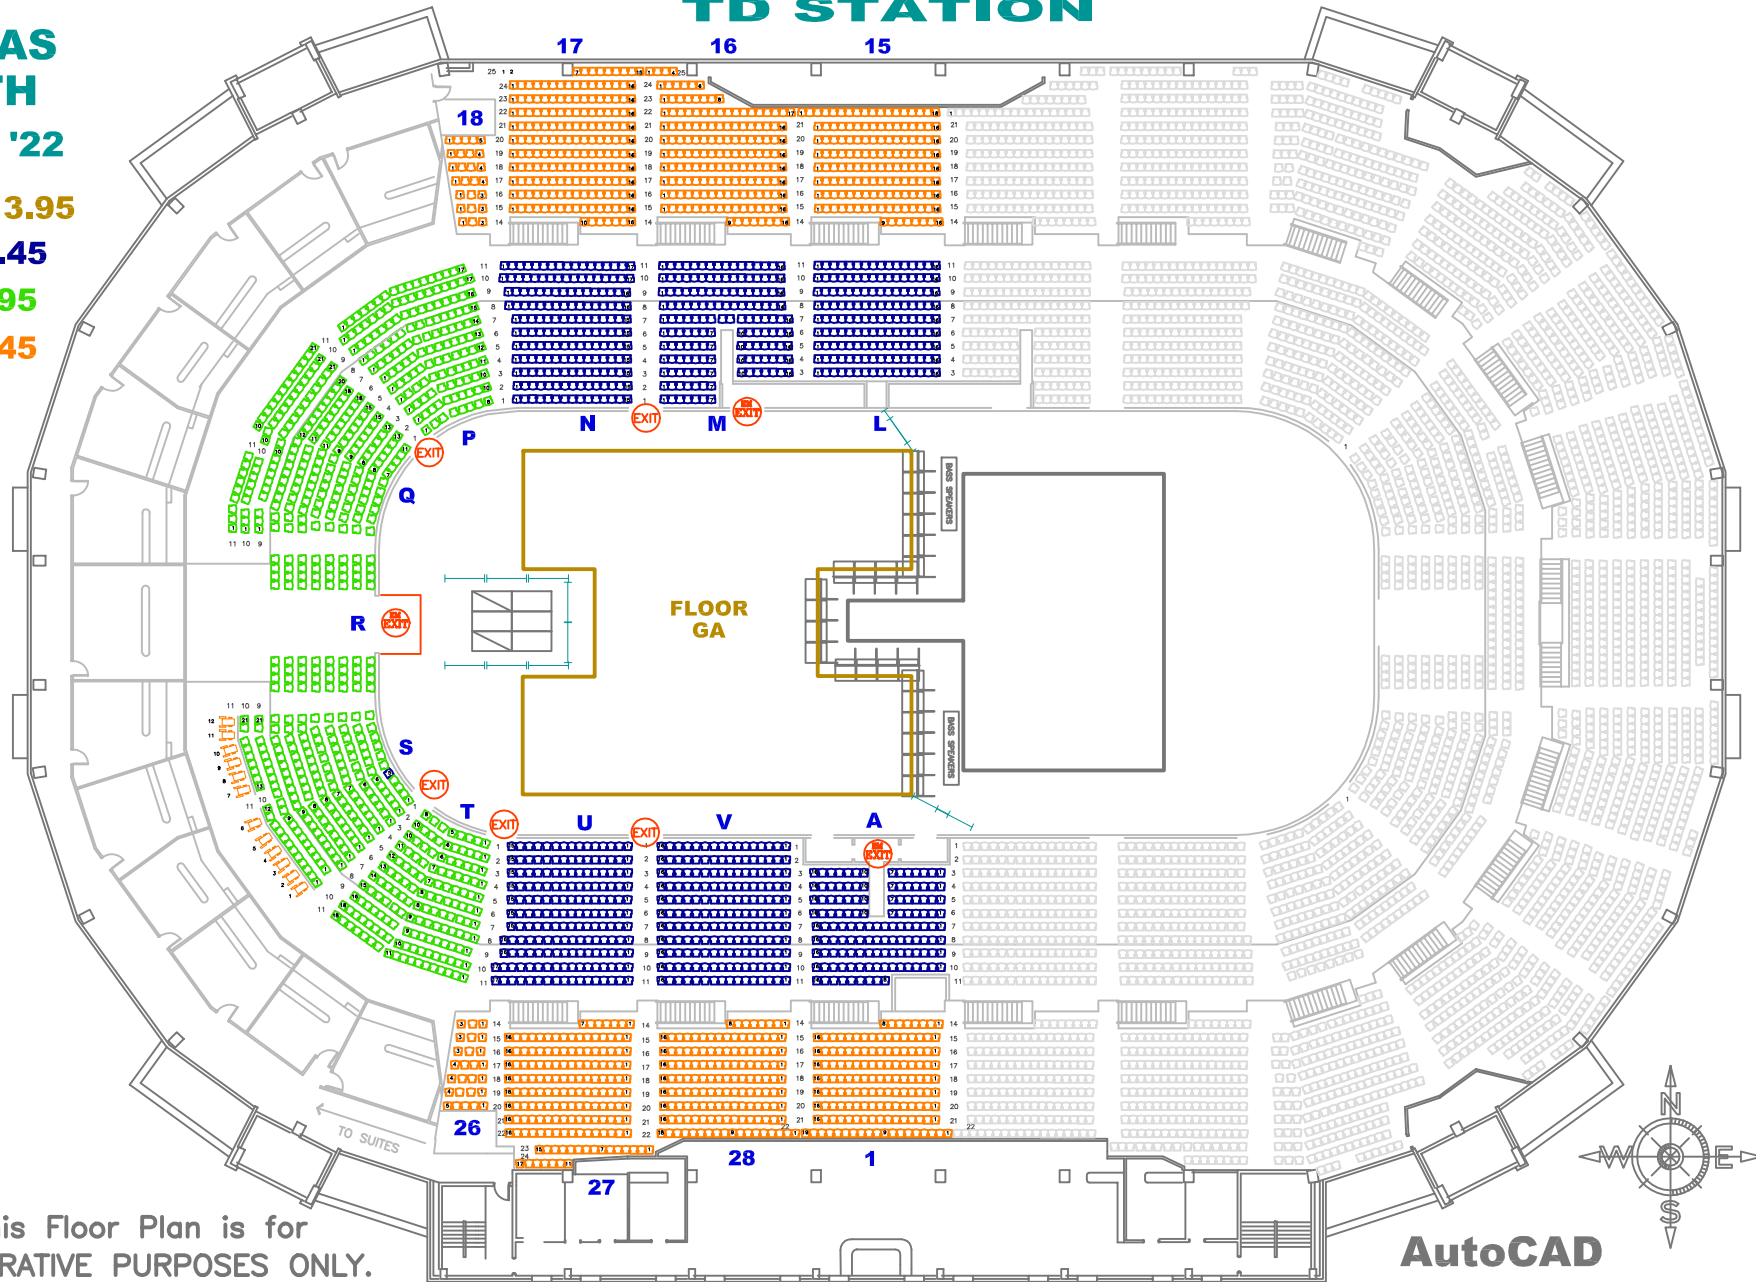

TD STATION

DALLAS SMITH

June 17 '22

FLR \$113.95

P1 \$102.45

P2 \$ 90.95

P3 \$ 56.45

This Floor Plan is for ILLUSTRATIVE PURPOSES ONLY.

AutoCAD

STAGE / FLOOR SEAT Location is subject to CHANGE. Final set up is determined by Event Production on the DAY OF SHOW.