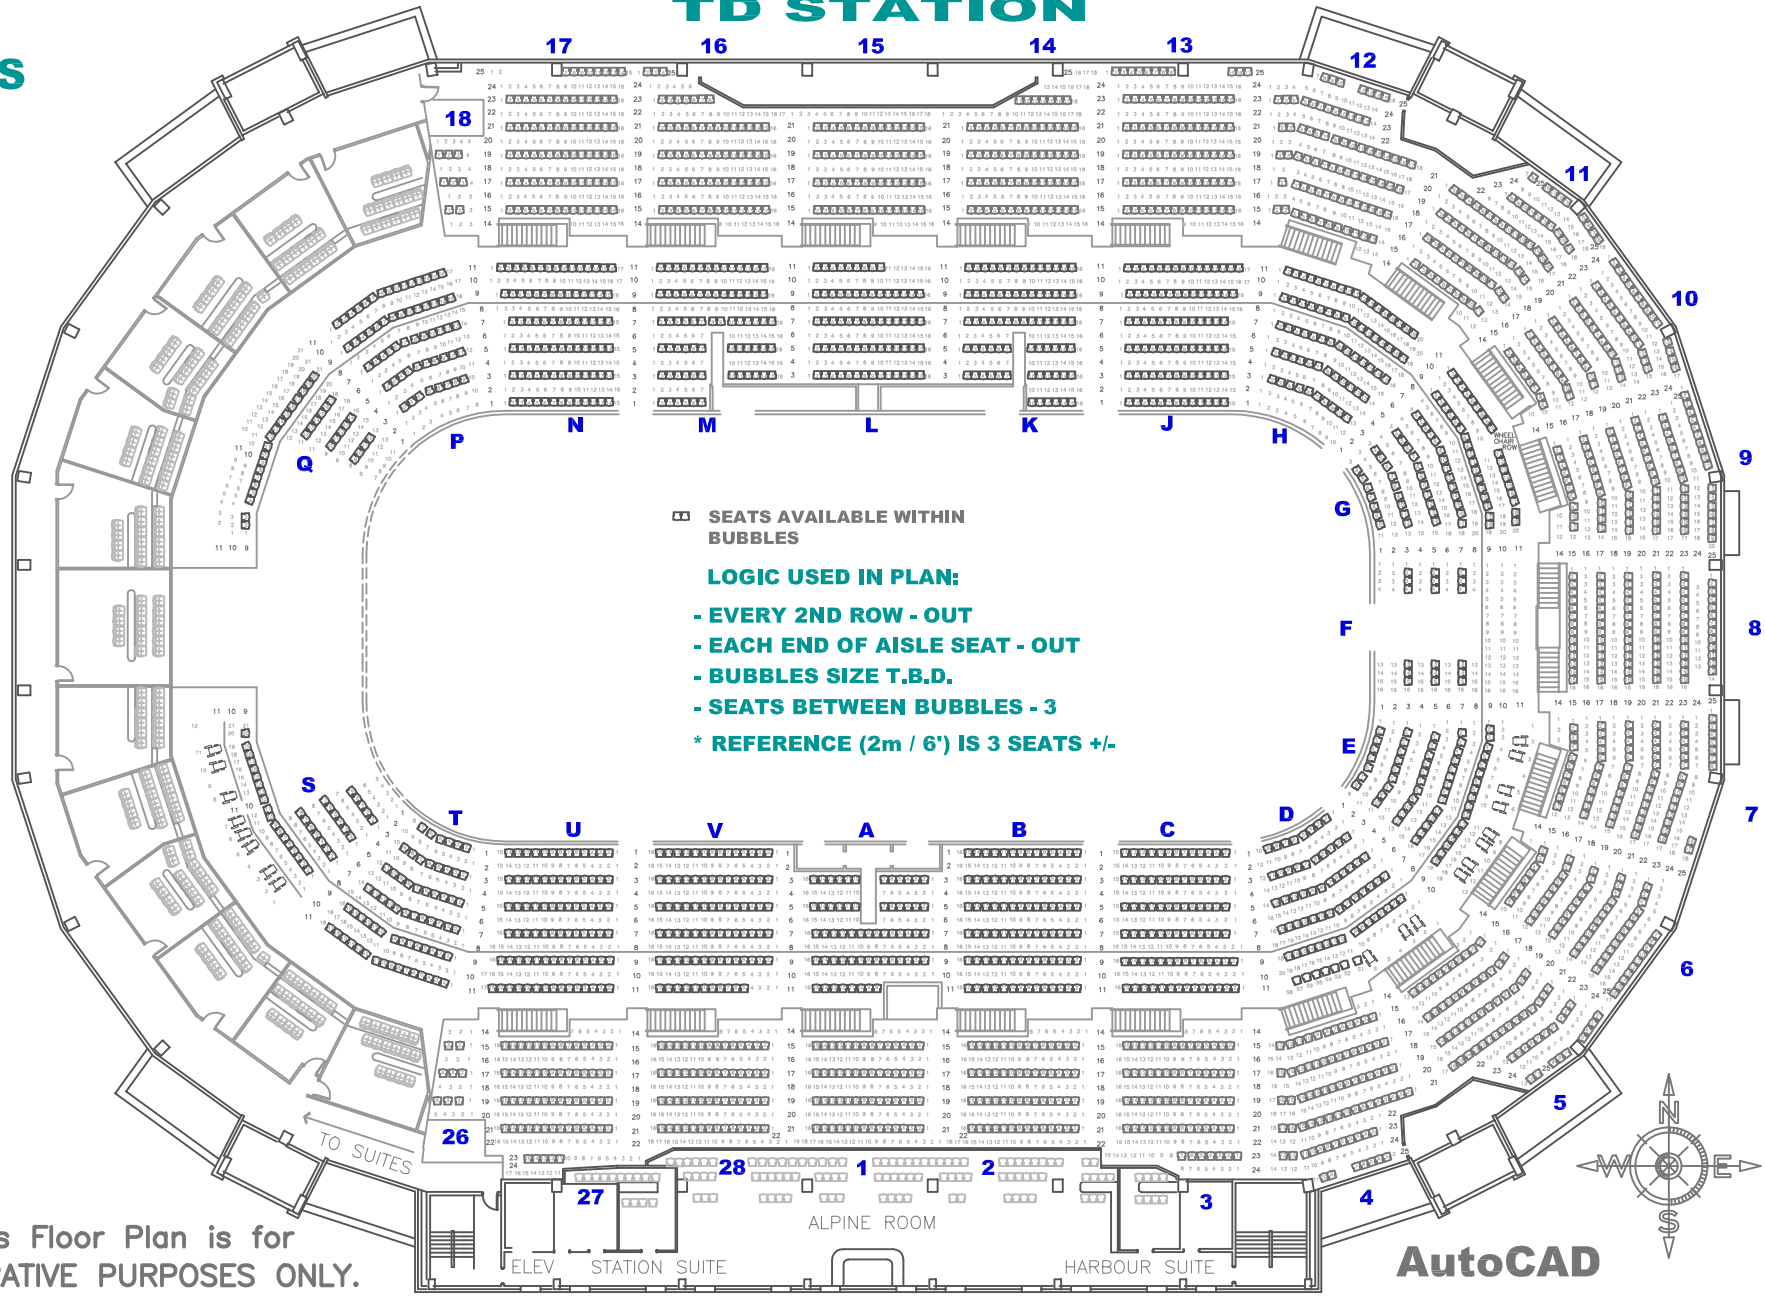

**SEA DOGS  
2020-21**

**TD STATION**

This Floor Plan is for  
ILLUSTRATIVE PURPOSES ONLY.

**AutoCAD**