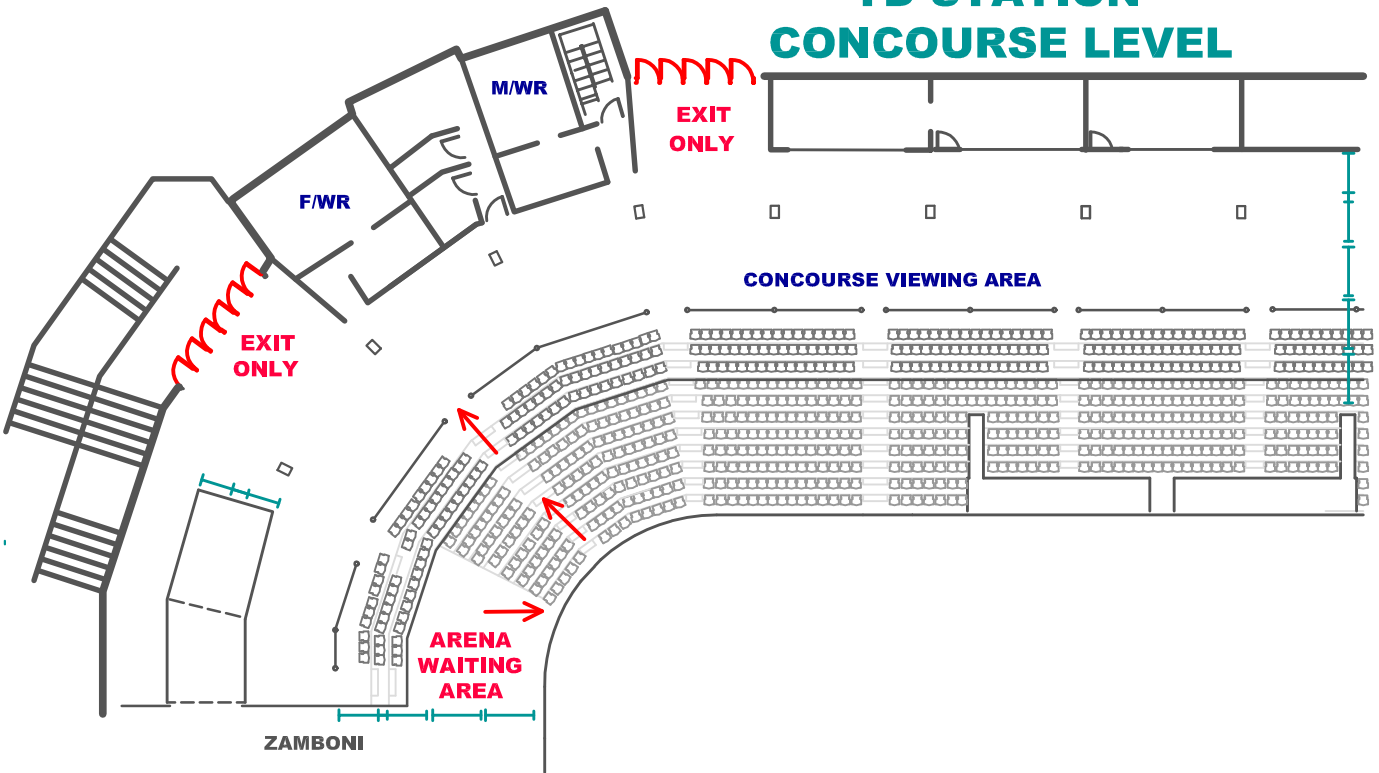

TD STATION CONCOURSE LEVEL

ARENA LEVEL