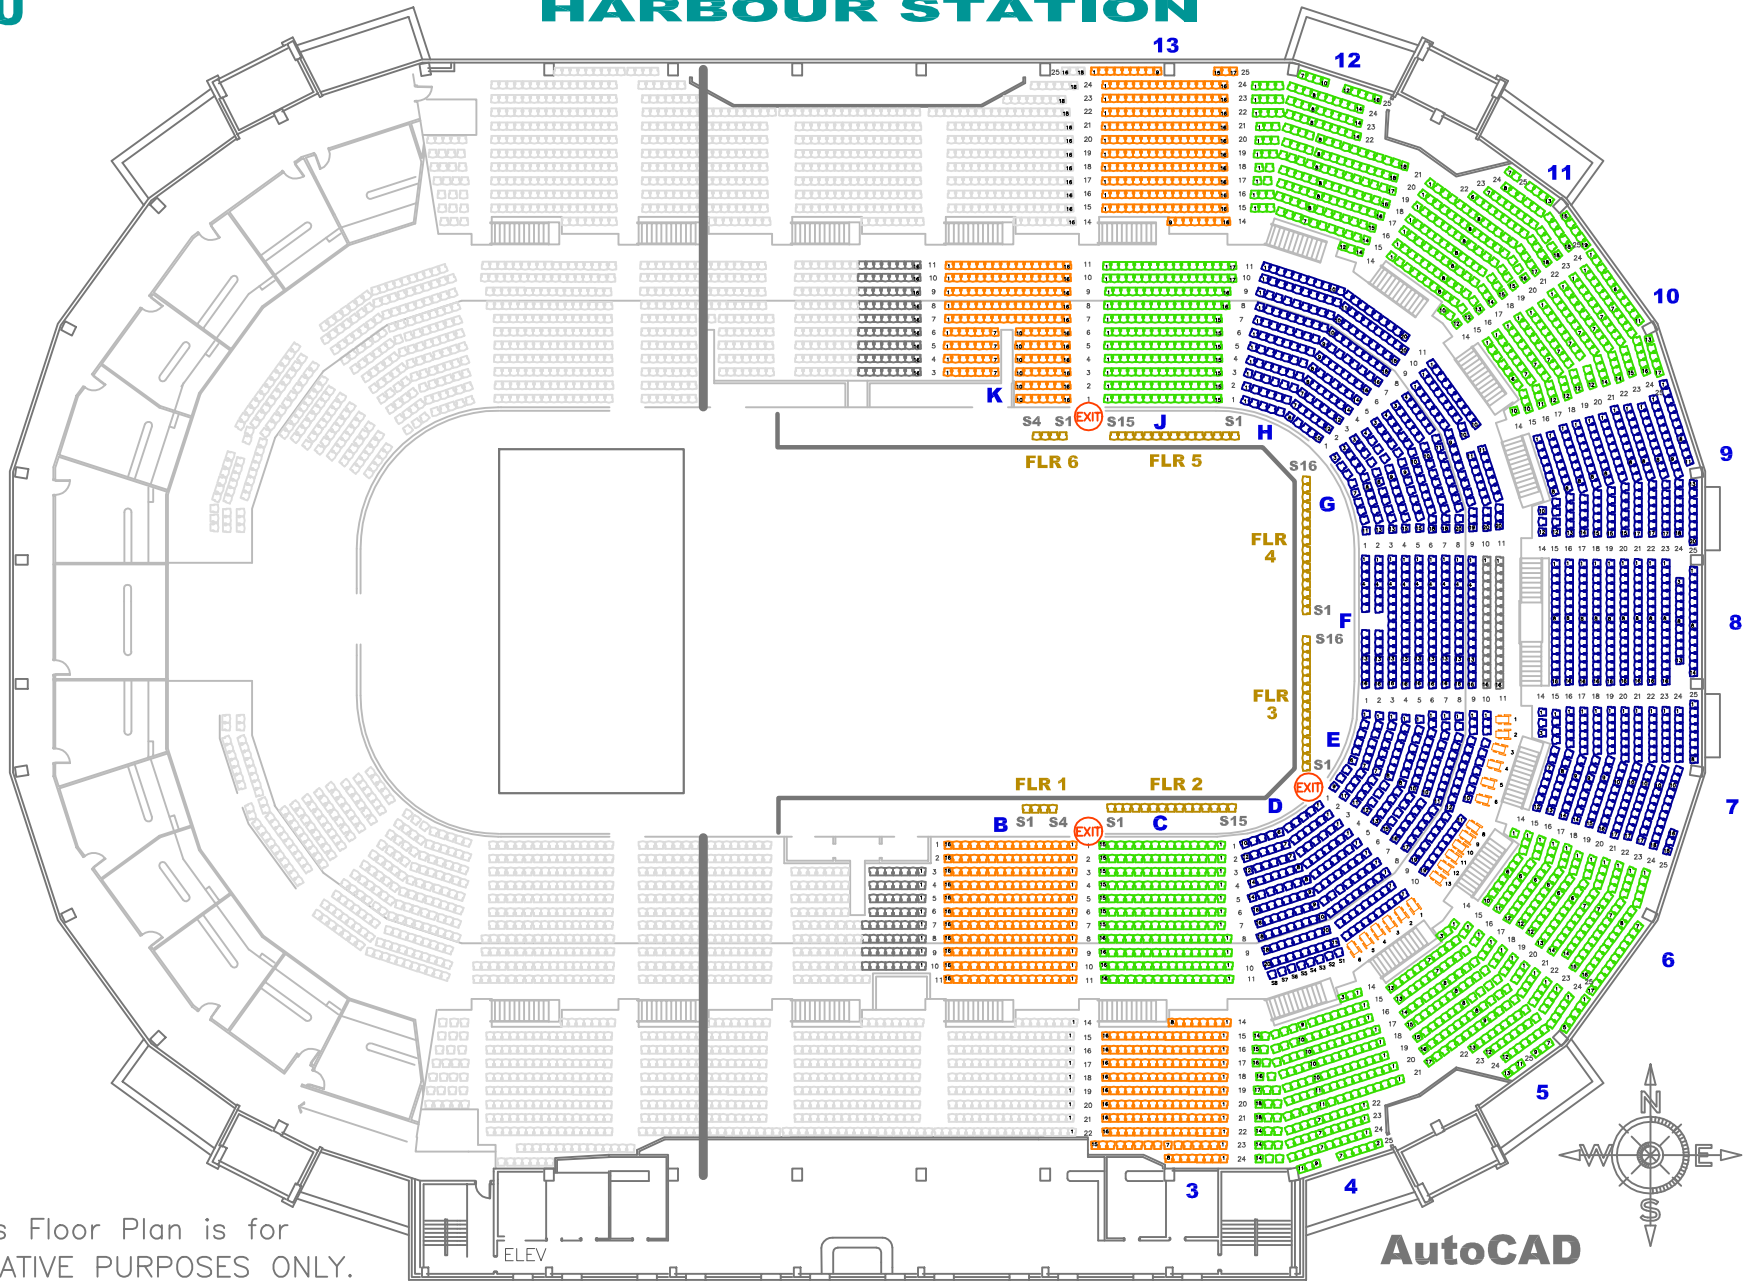

**CIRQUE DU  
SOLEIL  
CRYSTAL  
AUG 2019**

- RINKSIDE**
- PREMIUM**
- CIRCLE 1**
- CIRCLE 2**

**HARBOUR STATION**

This Floor Plan is for  
ILLUSTRATIVE PURPOSES ONLY.

**AutoCAD**

STAGE / FLOOR SEAT Location is subject to CHANGE. Final set up is determined by Event Production on the DAY OF SHOW.