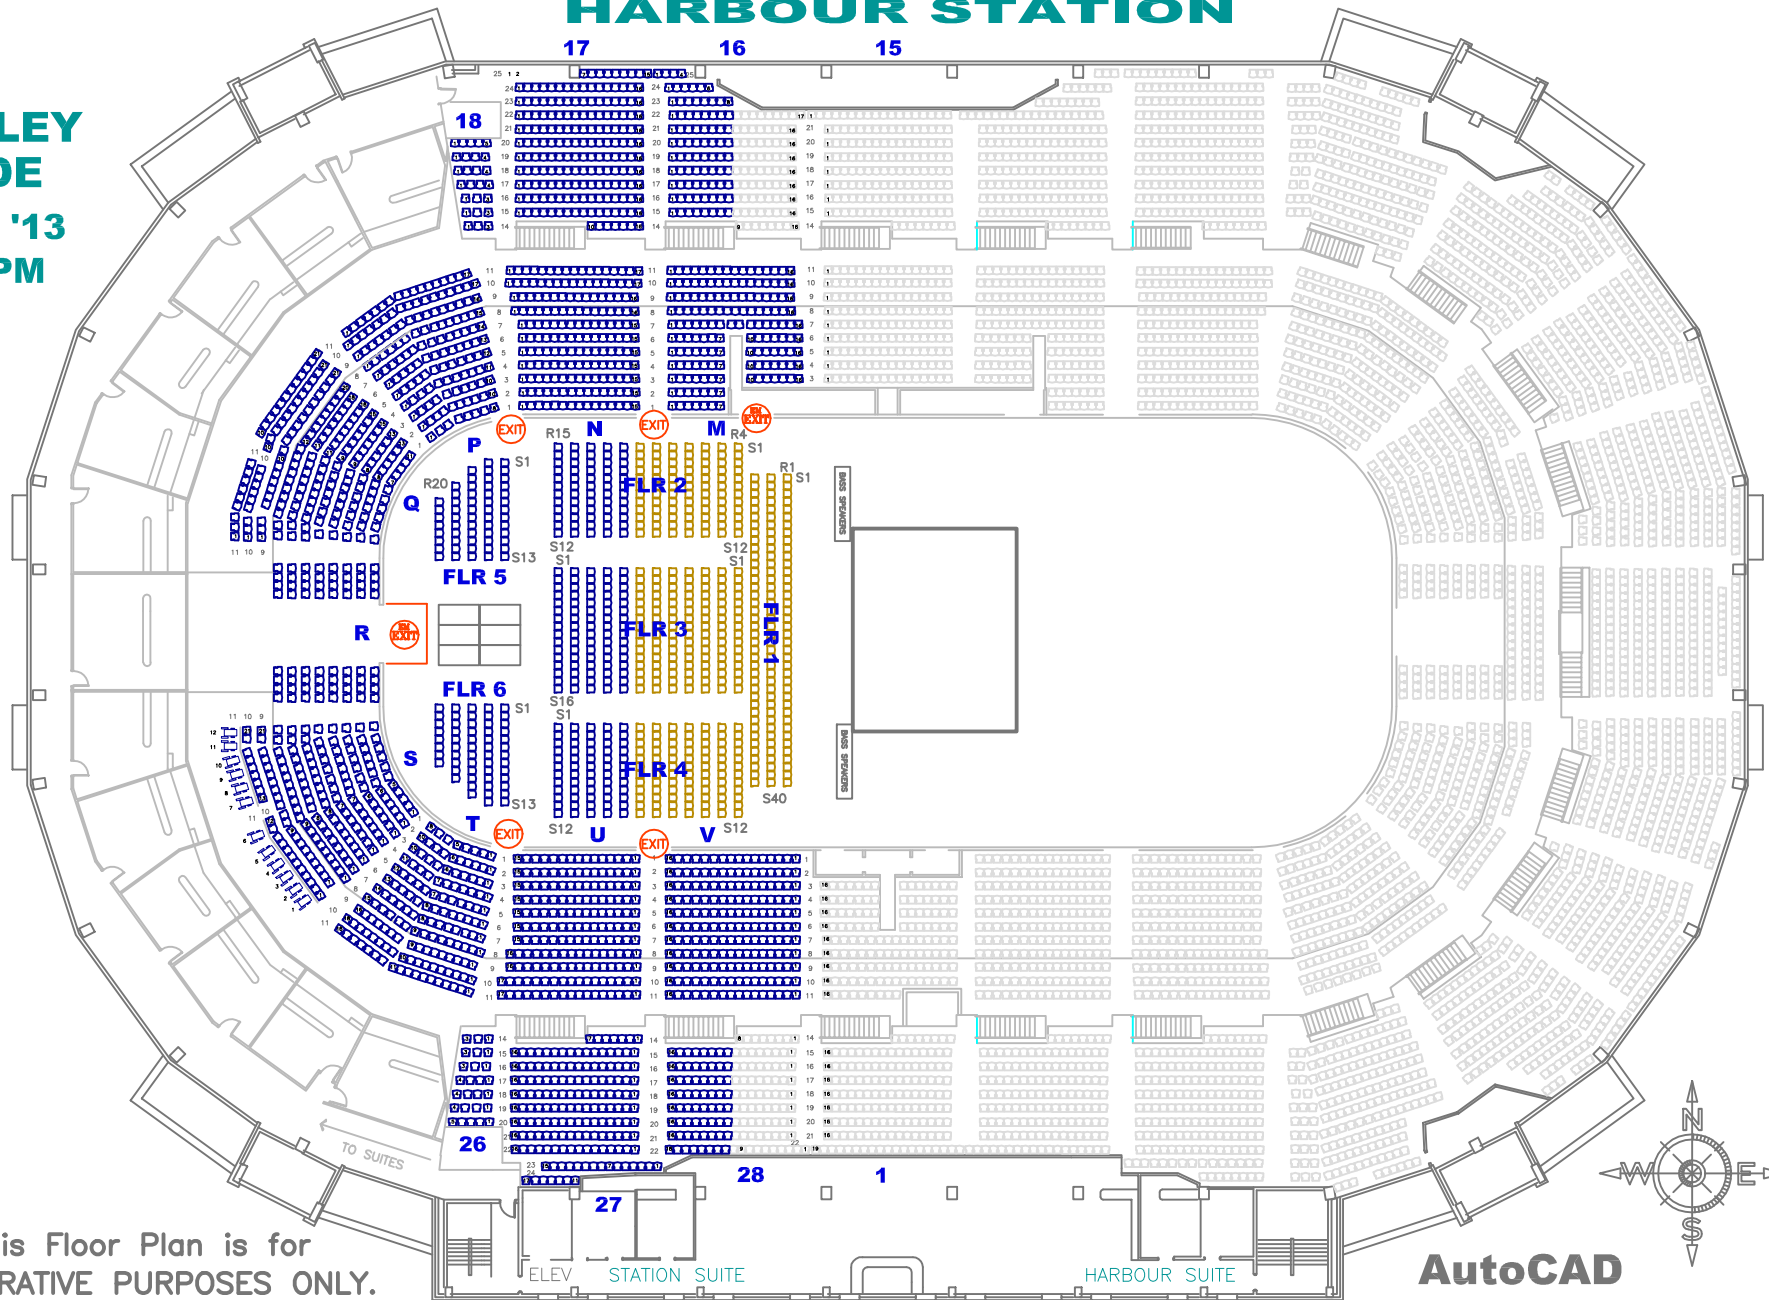

HARBOUR STATION

CHARLEY PRIDE
MAY 8 '13
7:30 PM

P1
P2

This Floor Plan is for
ILLUSTRATIVE PURPOSES ONLY.

STAGE / FLOOR SEAT Location is subject to CHANGE. Final set up is determined by Event Production on the DAY OF SHOW.