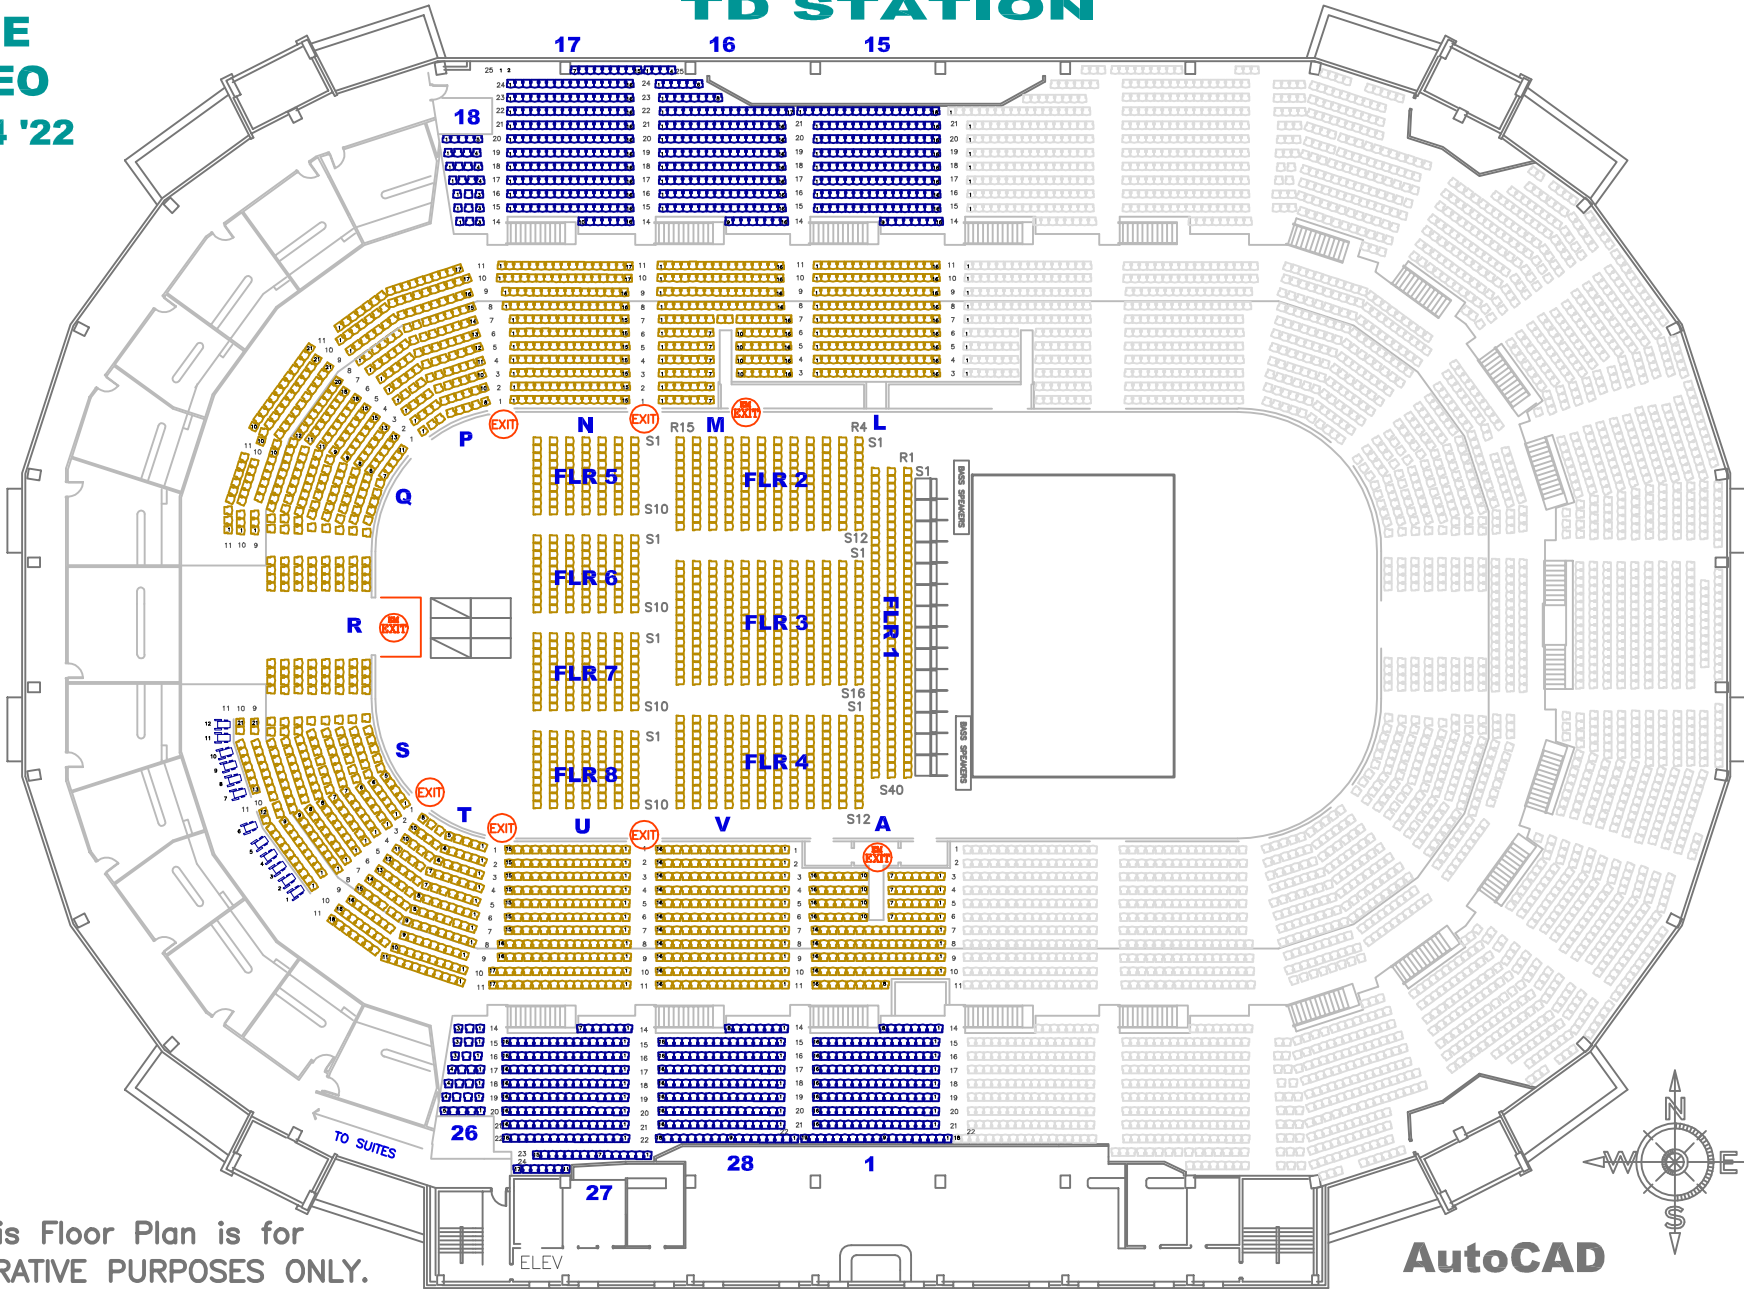

**BLUE
RODEO
MAR 24 '22**

**P1
P2**

TD STATION

This Floor Plan is for
ILLUSTRATIVE PURPOSES ONLY.

AutoCAD

STAGE / FLOOR SEAT Location is subject to CHANGE. Final set up is determined by Event Production on the DAY OF SHOW.